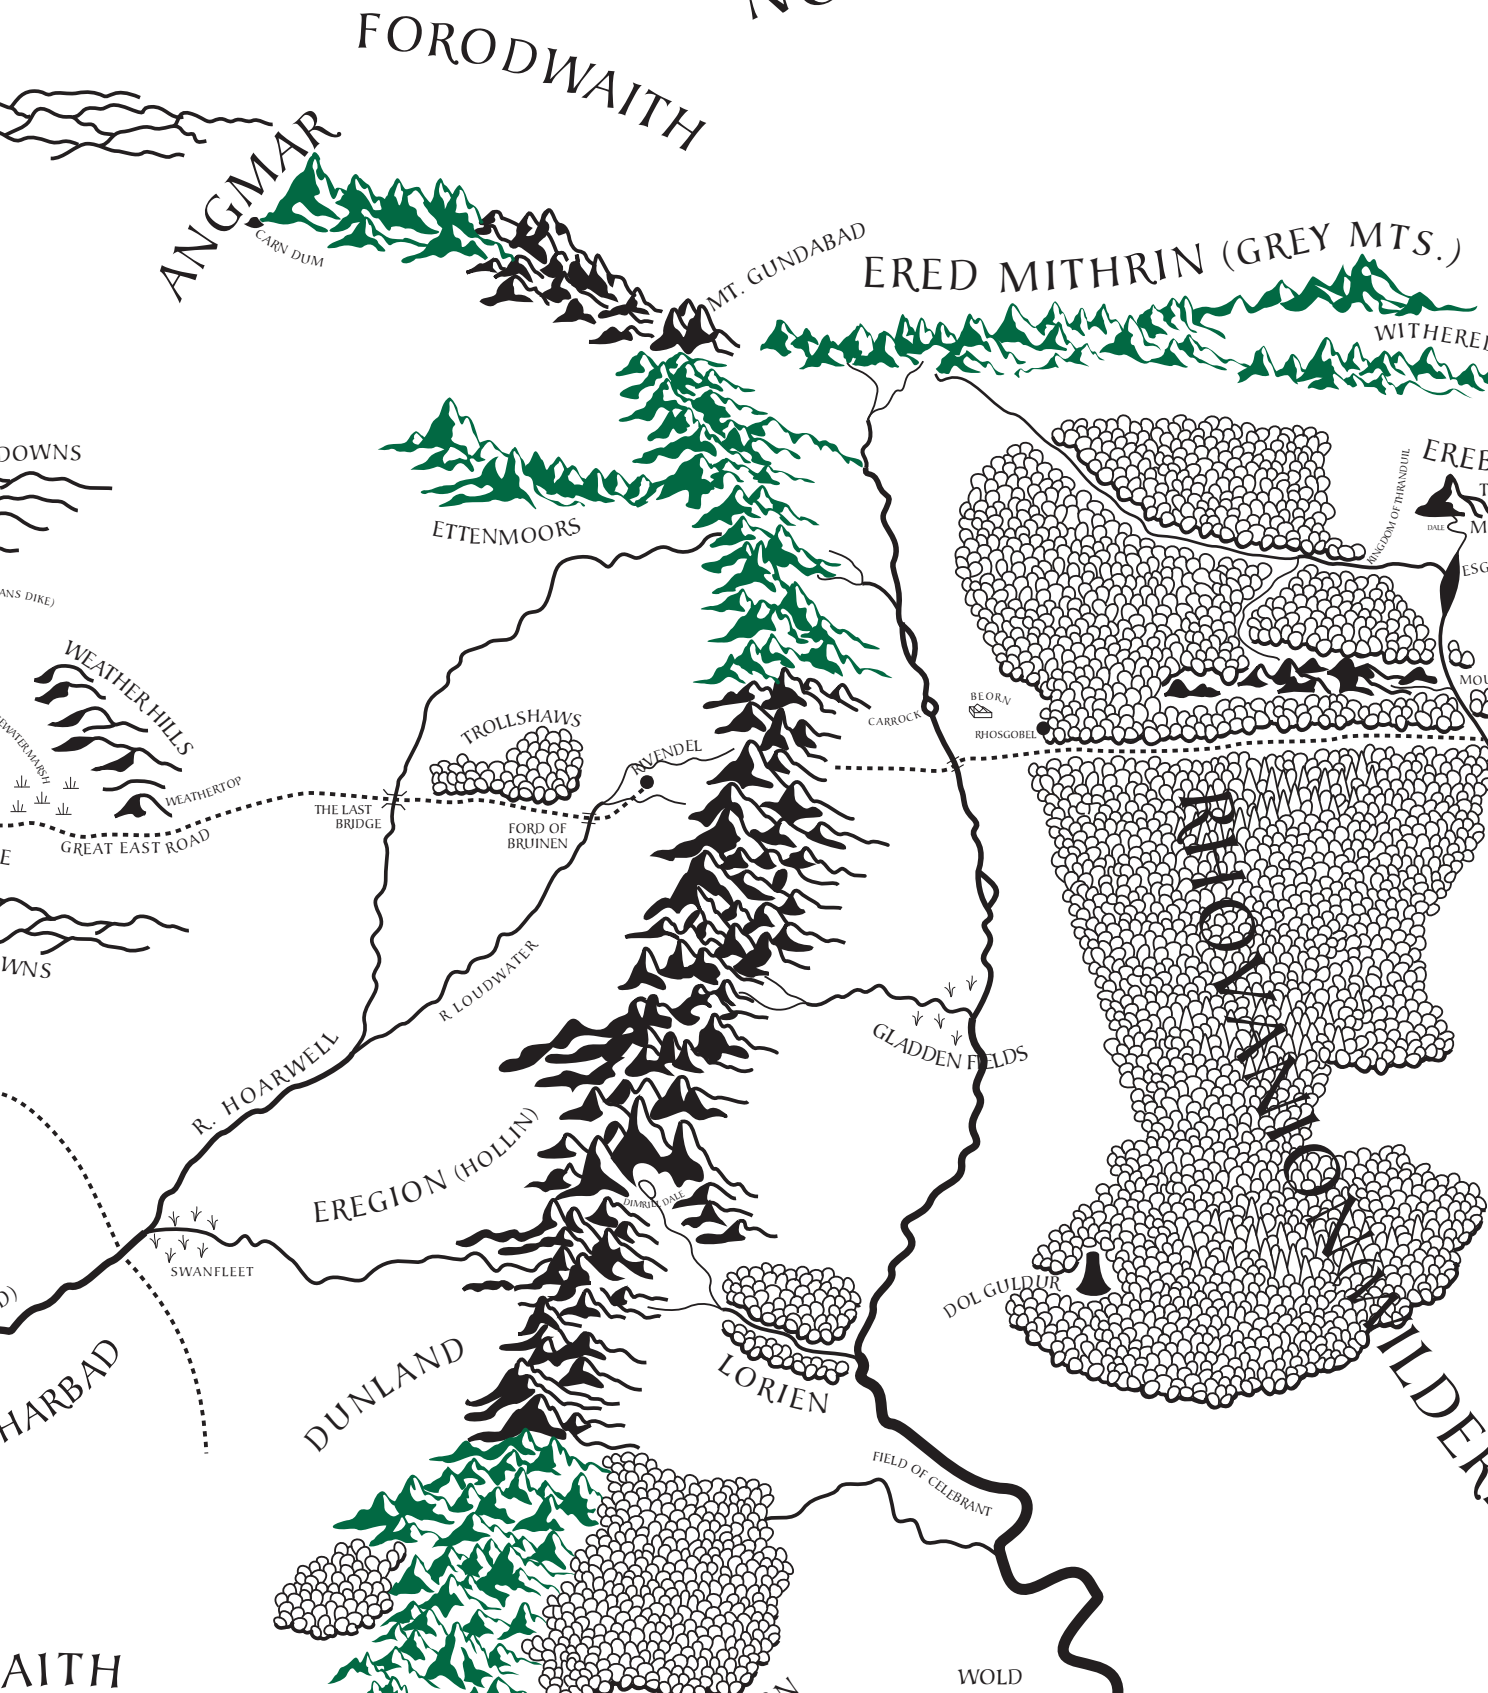

NORTHERN WASTE

ANGMAR
CARN DUM

FORODWAITH

MT. GUNDABAD

ERED MITHRIN (GREY MTS.)
WITHERED

ETTENMOORS

TROLLSHAWS

RVENDEL

DUNHARROTH

EDORAS

R. SNOWBOURS

GAP OF ROHAN

ISENGARD

R. LEFNUI

R. BLACKROOT

DOLAMROTH

MORANNON

ADUN

ERED LITHUI (ASH MOUNTAINS)

ORODRUIN
(MT. DOOM)

BARAD DUR
(DARK TOWER)

PLATEAU OF GORGOROTH

MITH UNGOL

MORDOR

EPHEL
DUATH

NURN

SEA OF NURNEN

(MTS. OF SHADOW)

KHAND

NEAR HARAD

HARAD ROAD

HARADWAITH (SOUTHERLAND)